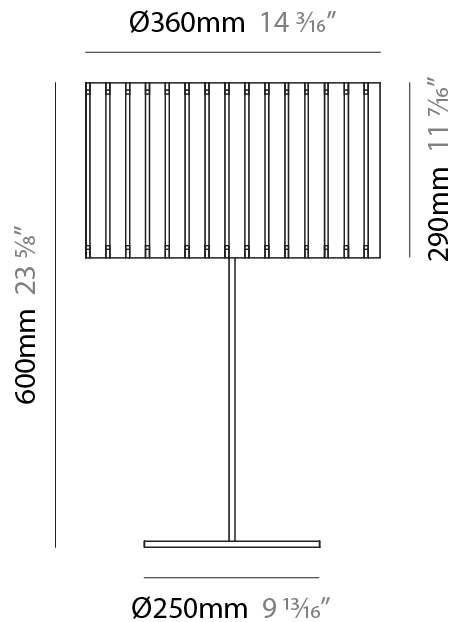

PROJECT
TYPE
SPECIFIER
QUANTITY
DATE

LUZ OCULTA WOOD PORTABLE

D54036- _____

base number   Finish Options   Finish Options

1. To build a product code in our configurator select the specify button on the base model # product page
2. To build a manual product code on this datasheet choose from the options listed below in blue font and add the suffix to the base model #

GENERAL

Series: Luz Oculta
Subseries: Luz Oculta Wood
Brand: Fambuena
Division: Design
Mounting Type: Portable
Mounting Location: Table
Subcategory: Table

PHYSICAL

Shape: Cylinder
Diameter (mm): 360
Diameter (in): 14 ³/₁₆
Height (mm): 600
Height (in): 23 ⁵/₈
Light Distribution: Direct / Indirect
Fixture Finish: [DOW](#) / [NAT](#)
Holder Finish: BRA / BRZ
Fixture Material: Metal / Wood
Upon Request: Bolt Down

ELECTRICAL

Number of Lamps: 1
Lamp Type: LED Retrofit
Lamp Shape: A19
Bulb Included: Bulb Not Included
Max. Wattage Per Lamp (W): 7
Lamp Base: E26
Input Voltage (V): 120
Upon Request: 277Vac / GU24

LED

OPTICAL

RATINGS AND CERTIFICATIONS

Certified By: CSA Certified to UL and CSA Standards
IP rating: IP20