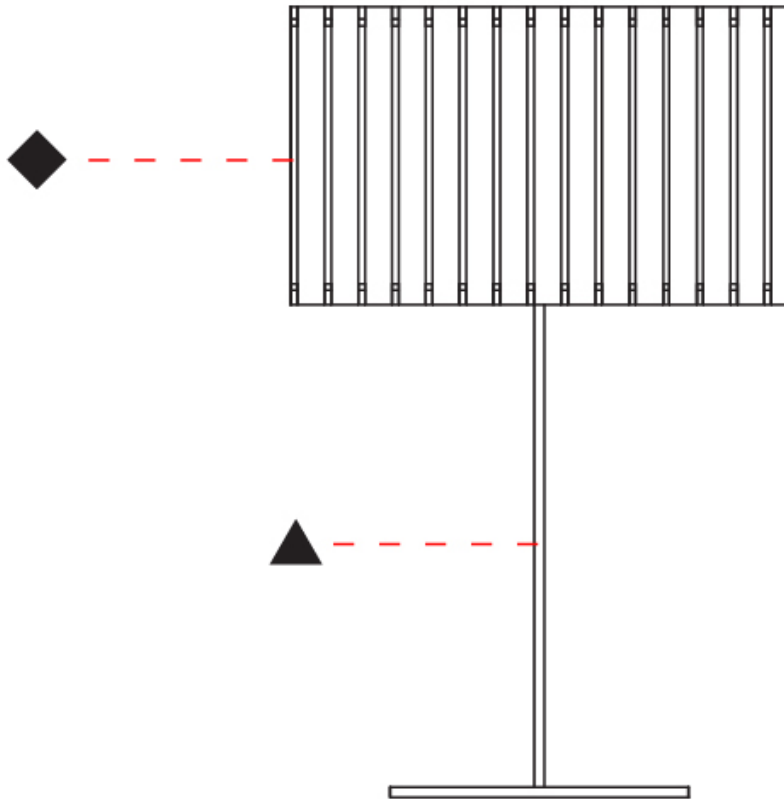

LUZ OCULTA WOOD PORTABLE

D54036-

PROJECT _____

TYPE _____

SPECIFIER _____

QUANTITY _____

DATE _____

D